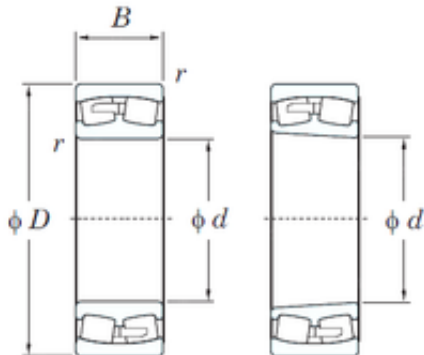

REXNORED BEARING LIMITED

360 mm x 650 mm x 232 mm KOYO 23272RK
spherical roller bearings

Bearing No. 23272RK

Size	360x650x232 mm
Bore Diameter	360 mm
Outer Diameter	650 mm
Width	232 mm
d	360 mm
D	650 mm
B	232 mm
C	232 mm
r min.	6 mm
da min.	388 mm
Da max.	622 mm
ra max.	5 mm
Weight	336 Kg
Basic dynamic load rating (C)	4850 kN
Basic static load rating (C0)	8810 kN
(Grease) Lubrication Speed	410 r/min
(Oil) Lubrication Speed	540 r/min
Calculation factor (e)	0,37
Calculation factor (Y0)	1,79
Calculation factor (Y1)	1,83

23272RK Bearing 2D drawings and 3D CAD models