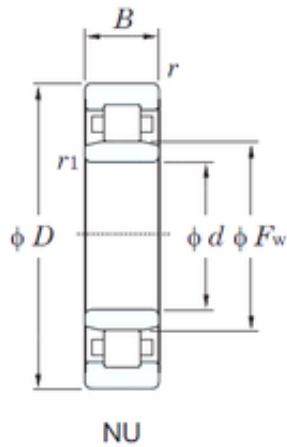

# REXNORED BEARING LIMITED

90 mm x 160 mm x 40 mm KOYO NU2218  
cylindrical roller bearings

Bearing No. NU2218

NU2218 Bearing 2D drawings and 3D CAD models

Size	90x160x40 mm
Bore Diameter	90 mm
Outer Diameter	160 mm
Width	40 mm
d	90 mm
Fw	107 mm
D	160 mm
B	40 mm
C	40 mm
r min.	2 mm
r1 min.	2 mm
Weight	3.10 Kg
Basic dynamic load rating (C)	207 kN
Basic static load rating (C0)	265 kN
(Grease) Lubrication Speed	3500 r/min
Category	Bearings
Inventory	0.0
Manufacturer Name	KOYO
Minimum Buy Quantity	N/A
Weight / Kilogram	0
Product Group	B04144
Bearing No.	NU2218
r(min)	2
r1(min)	2
Cr	259

## REXNORED BEARING LIMITED

C0r	265
Cu	38.9
Grease lub.	3500
Oil lub.	4700
Ew	-
d1	-
B1	-
B2	-
da(min)	-
db(min)	99
db(max)	105
dc(min)	-
dd(min)	-
Da(max)	151
Db(max)	-
Db(min)	-
ra(max)	2
rb(max)	2
(Refer.)Mass(kg)	3.10