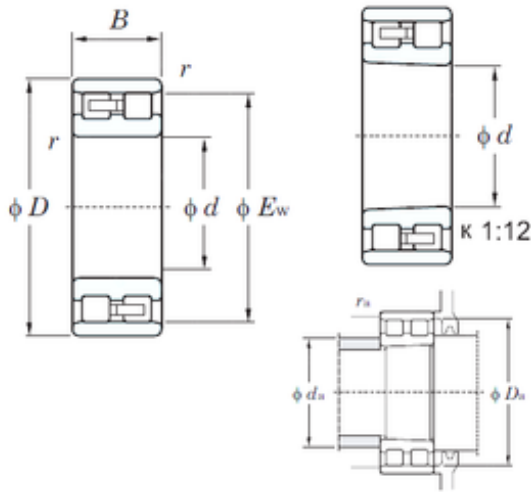

REXNORED BEARING LIMITED

25 mm x 47 mm x 16 mm KOYO NN3005 cylindrical roller bearings

Bearing No. NN3005

Size	25x47x16 mm
Bore Diameter	25 mm
Outer Diameter	47 mm
Width	16 mm
d	25 mm
D	47 mm
Ew	41,3 mm
B	16 mm
C	16 mm
r min.	0,6 mm
da min.	29 mm
Da min	42 mm
Da max.	43 mm
ra max.	0,6 mm
Weight	0,127 Kg
Basic dynamic load rating (C)	25,7 kN
Basic static load rating (C0)	30 kN
(Grease) Lubrication Speed	14000 r/min
Bearing No.	NN3005
r(min)	0.6
Cr	32.2
C0r	30.0
Cu	5.20
Grease lub.	14000
Oil lub.	17000

NN3005 Bearing 2D drawings and 3D CAD models

REXNORED BEARING LIMITED

Fw	-
da(min)	29
da(max)	-
db(min)	-
Da(max)	43
Da(min)	42
ra(max)	0.6
(Refer.)Mass(kg)	0.127