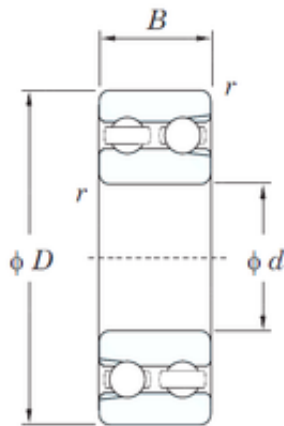

REXNORED BEARING LIMITED

25 mm x 62 mm x 24 mm KOYO 4305 deep groove ball bearings

Bearing No. 4305

Size	25x62x24 mm
Bore Diameter	25 mm
Outer Diameter	62 mm
Width	24 mm
d	25 mm
D	62 mm
B	24 mm
C	24 mm
r min.	1.1 mm
da min.	31.5 mm
Da max.	55.5 mm
ra max.	1 mm
Weight	0.365 Kg
Basic dynamic load rating (C)	26.3 kN
Basic static load rating (C0)	25.7 kN
(Grease) Lubrication Speed	6700 r/min
(Oil) Lubrication Speed	9000 r/min
Bearing No.	4305
r(min)	1.1
Cr	32.9
C0r	25.7
Cu	1.75
f0	14.1
Grease lub.	6700
Oil lub.	9000

4305 Bearing 2D drawings and 3D CAD models

REXNORED BEARING LIMITED

da(min)	31.5
Da(max)	55.5
ra(max)	1
(Refer.)Mass(kg)	0.365