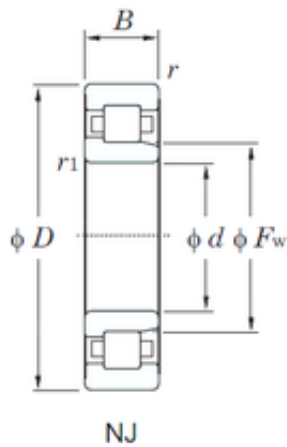

REXNORED BEARING LIMITED

30 mm x 90 mm x 23 mm KOYO NJ406
cylindrical roller bearings

Bearing No. NJ406

Size	30x90x23 mm
Bore Diameter	30 mm
Outer Diameter	90 mm
Width	23 mm
d	30 mm
Fw	45 mm
D	90 mm
B	23 mm
C	23 mm
r min.	1.5 mm
r1 min.	1.5 mm
Weight	0.753 Kg
Basic dynamic load rating (C)	62.8 kN
Basic static load rating (C0)	55.0 kN
(Grease) Lubrication Speed	7600 r/min
Bearing No.	NJ406
r(min)	1.5
r1(min)	1.5
Cr	78.3
C0r	55.0
Cu	7.95
Grease lub.	7600
Oil lub.	10000
Ew	-
d1	-

NJ406 Bearing 2D drawings and 3D CAD models

REXNORED BEARING LIMITED

B1	-
B2	-
da(min)	-
db(min)	38
db(max)	44
dc(min)	-
dd(min)	-
Da(max)	82
Db(max)	-
Db(min)	-
ra(max)	1.5
rb(max)	1.5
(Refer.)Mass(kg)	0.768