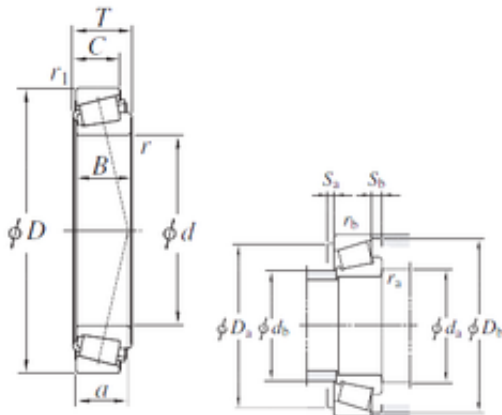

# REXNORED BEARING LIMITED

209,55 mm x 333,375 mm x 69,85 mm KOYO  
HM743345/HM743310 tapered roller bearings

Bearing No. HM743345/HM743310

HM743345/HM743310 Bearing 2D drawings and 3D CAD models

Size	209.55x333.375x69.85 mm
Bore Diameter	209,55 mm
Outer Diameter	333,375 mm
Width	69,85 mm
d	209,55 mm
D	333,375 mm
T	69,85 mm
B	69,85 mm
C	52,388 mm
a	71,9 mm
r min.	6,4 mm
r1 min.	6,4 mm
da min.	229 mm
Da min	301 mm
Da max.	314 mm
db max.	243 mm
ra max.	6,4 mm
rb max.	6,4 mm
Db	316 mm
Weight	22,2 Kg
Basic dynamic load rating (C)	750 kN
Basic static load rating (C0)	1330 kN
Calculation factor (e)	0,44
Calculation factor (Y0)	0,75