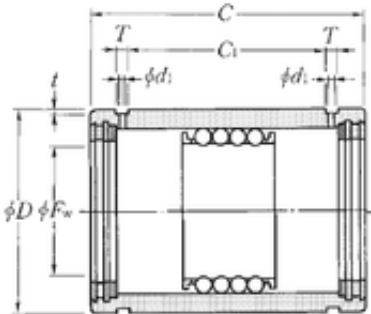

REXNORED BEARING LIMITED

NTN KD253745LL linear bearings

Bearing No. KD253745LL

Size	25x37x45 mm
Bore Diameter	25 mm
Outer Diameter	37 mm
Width	45 mm
Fw	25 mm
D	37 mm
C	45 mm
t	0,6 mm
d1	2 mm
C1	26,8 mm
T	2,2 mm
Weight	0,12 Kg
Basic dynamic load rating (C)	1,89 kN

KD253745LL Bearing 2D drawings and 3D CAD models