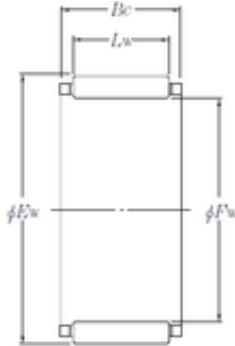

REXNORED BEARING LIMITED

NTN KBK16 × 20 × 23.8X needle roller bearings

Bearing No. KBK16 × 20 × 23.8X

Bore Diameter	16 mm
Outer Diameter	20 mm
Fw	16 mm
Ew	20 mm
Bc	23.8 mm
Lw	19.8 mm
Weight	0.0150 Kg
Basic dynamic load rating (C)	13,6 kN
Basic static load rating (C0)	19,7 kN

KBK16 × 20 × 23.8X Bearing 2D drawings and 3D CAD models