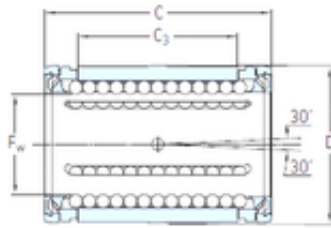

REXNORED BEARING LIMITED

SKF LBCD 25 A linear bearings

Bearing No. LBCD 25 A

Size	25x40x58 mm
Bore Diameter	25 mm
Outer Diameter	40 mm
Width	58 mm
Fw	25 mm
D	40 mm
C	58 mm
C3	40 mm
Weight	0,083 Kg
Basic dynamic load rating (C)	2,9 kN

LBCD 25 A Bearing 2D drawings and 3D CAD models